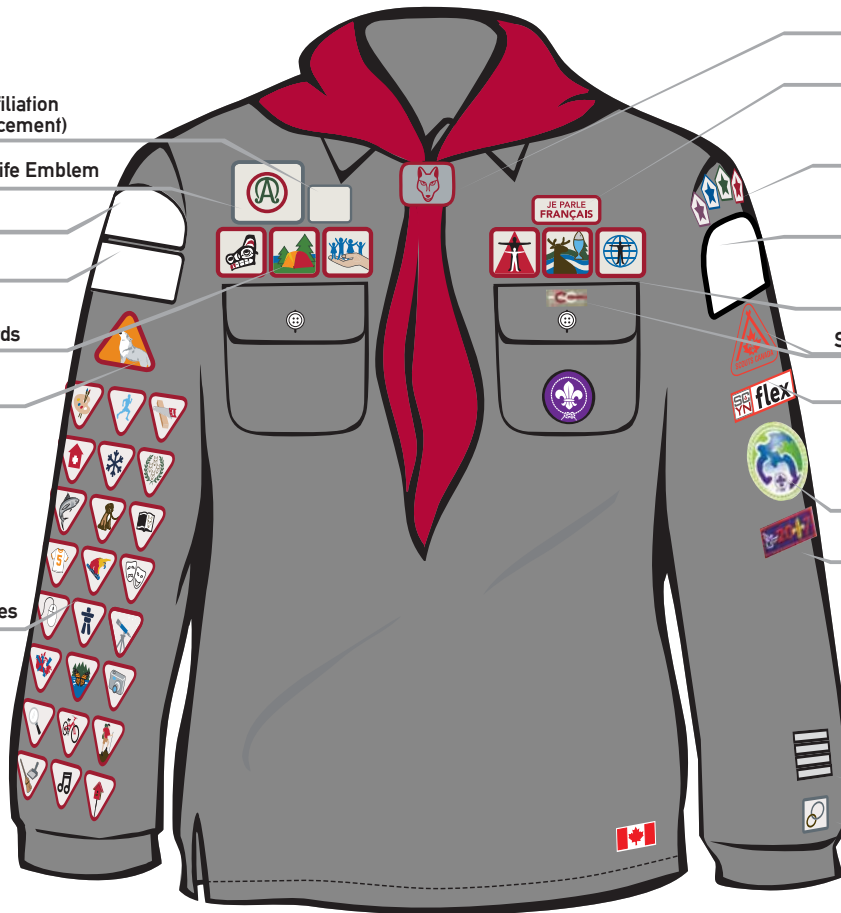

Insignia Placement CUB SCOUT

Uniform Insignia Placement

Cub Scout Uniform Shirt

Uniform Insignia Placements (September 2011)

Cubs - Assistant Patrol Leader

Cubs - Patrol Leader

Religious Affiliation
(optional placement)

Religion in Life Emblem

Group crest

Area crest

Cub Scout
Activity Awards

Six Insignia

Activity Badges

Language Strip

Stars

Council Crest

Cub Scout
Activity Awards

Scouting Awards

Flex badge

World Scout
Environment
Programme

2007 Emblem

Service
Stripes

Link badges

Cub Scout Necker

Sponsor / Partner Emblem
(Necker point)